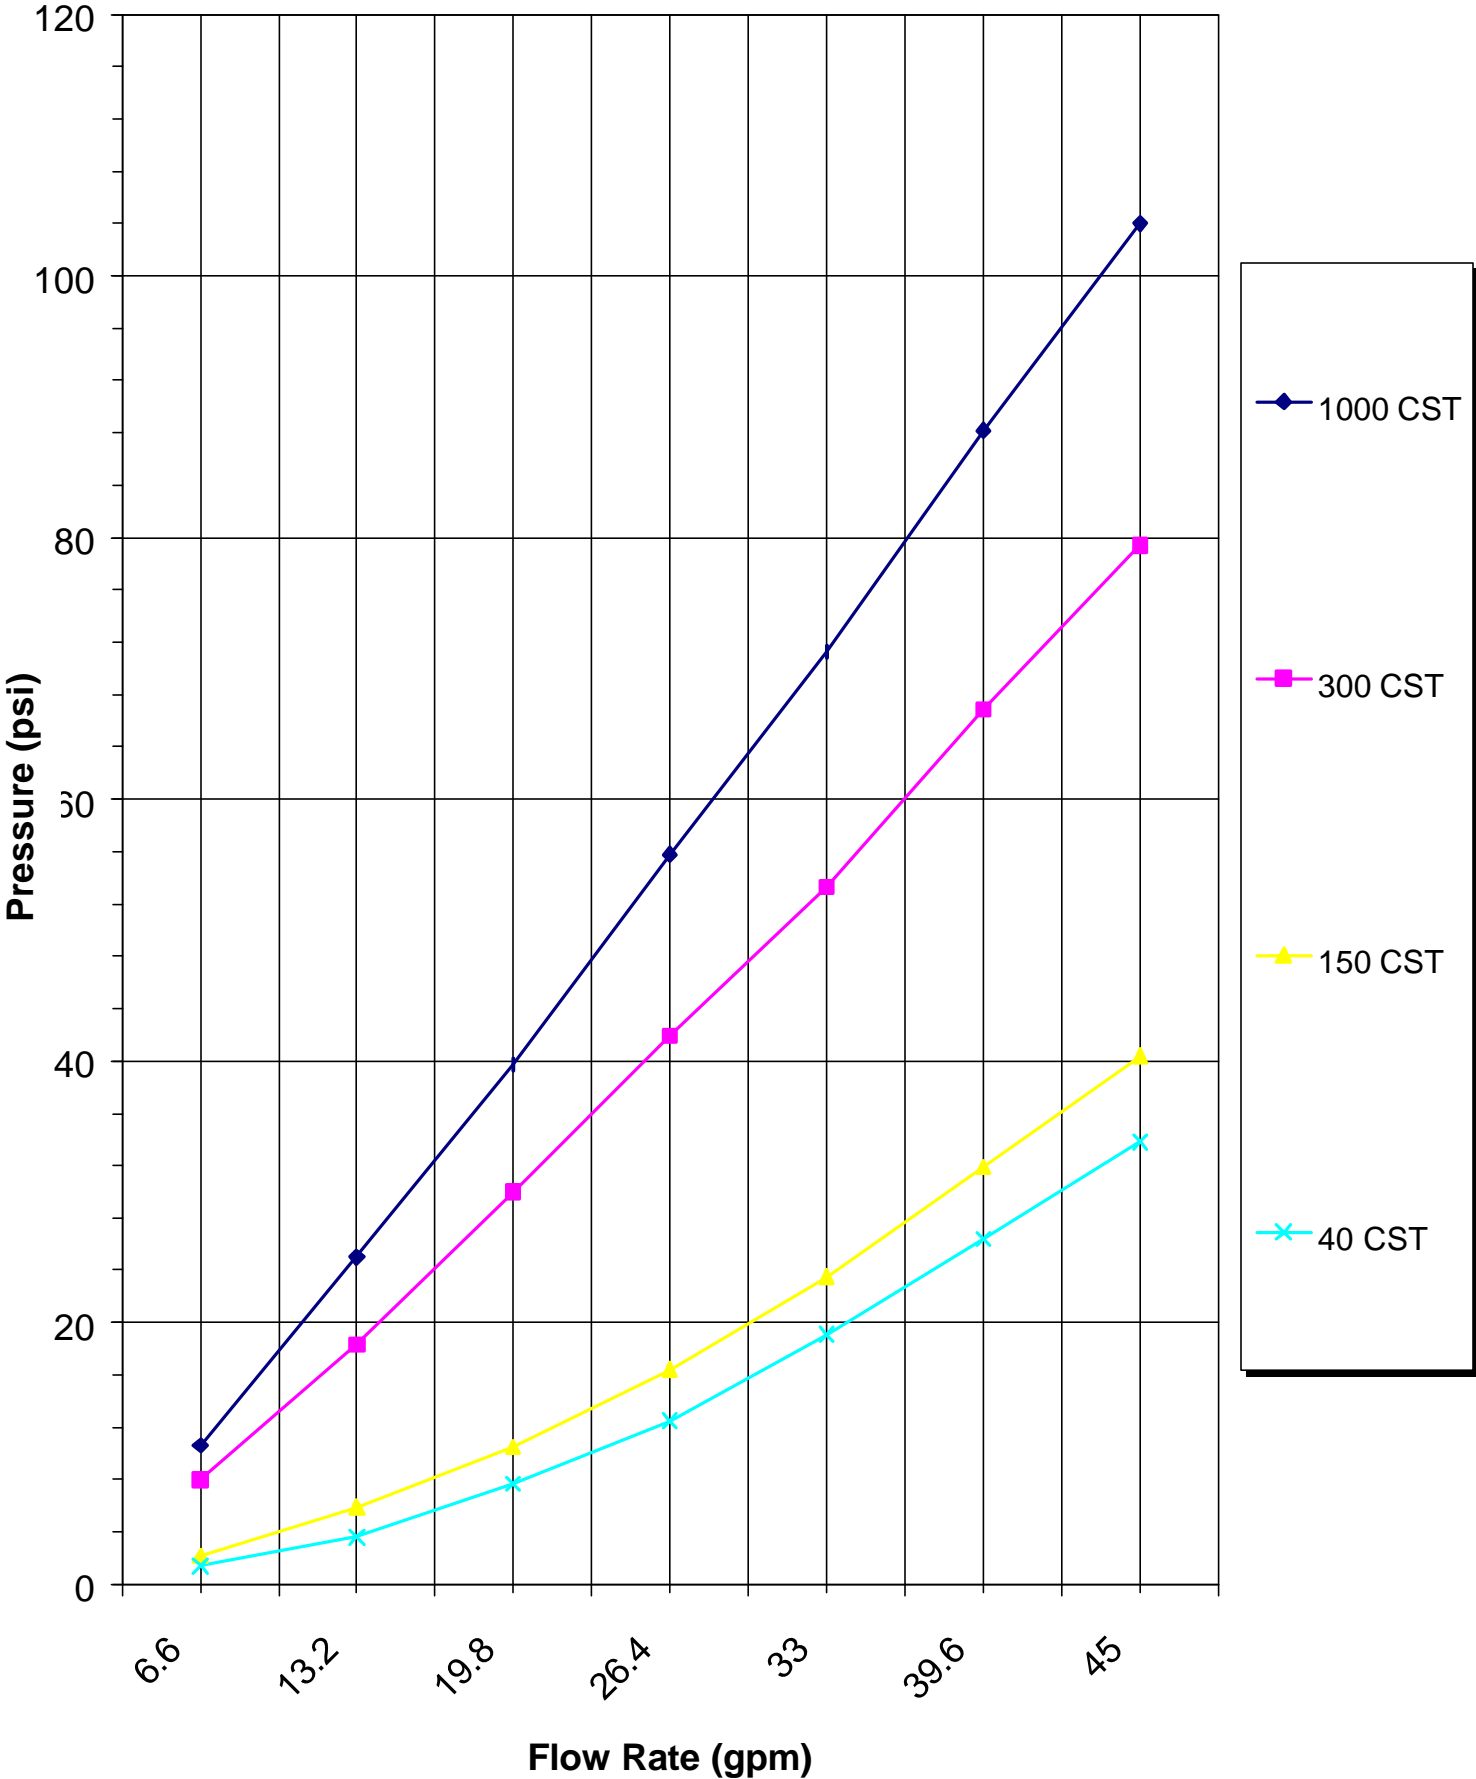

JV-80KL PRESSURE DROP GRAPH

JVx-90KL PRESSURE DROP CHART