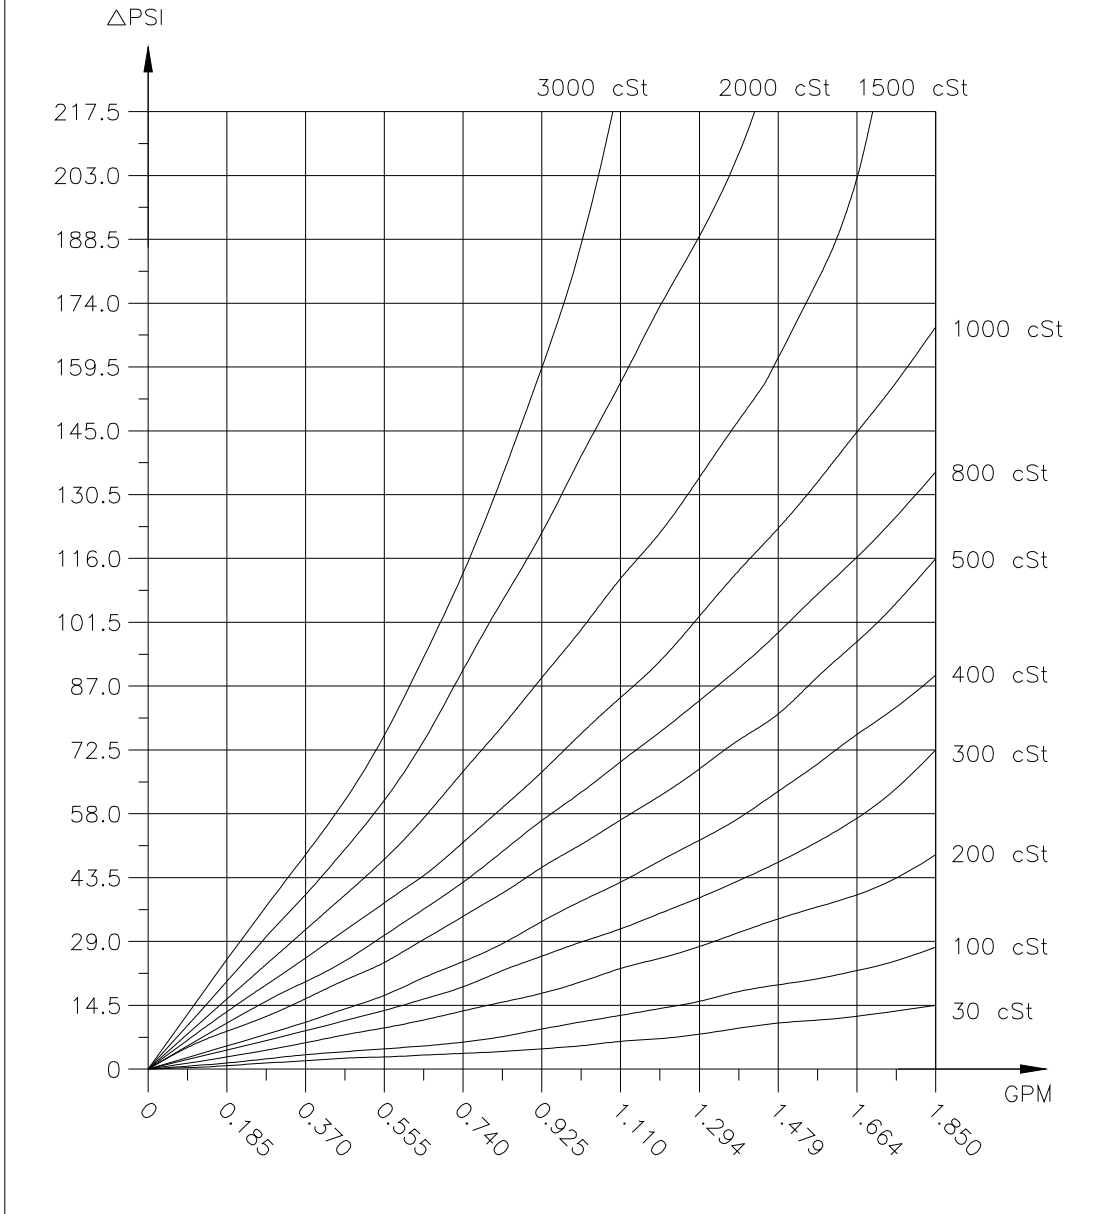

JVx-01CG PRESSURE DROP CHART

Model: JVM-10CG
Flow Rate vs. Pressure Drop

JVx-15CG PRESSURE DROP CHART

JVx-20CG PRESSURE DROP CHART

JVx-30CG PRESSURE DROP CHART

JVx-60CG PRESSURE DROP CHART