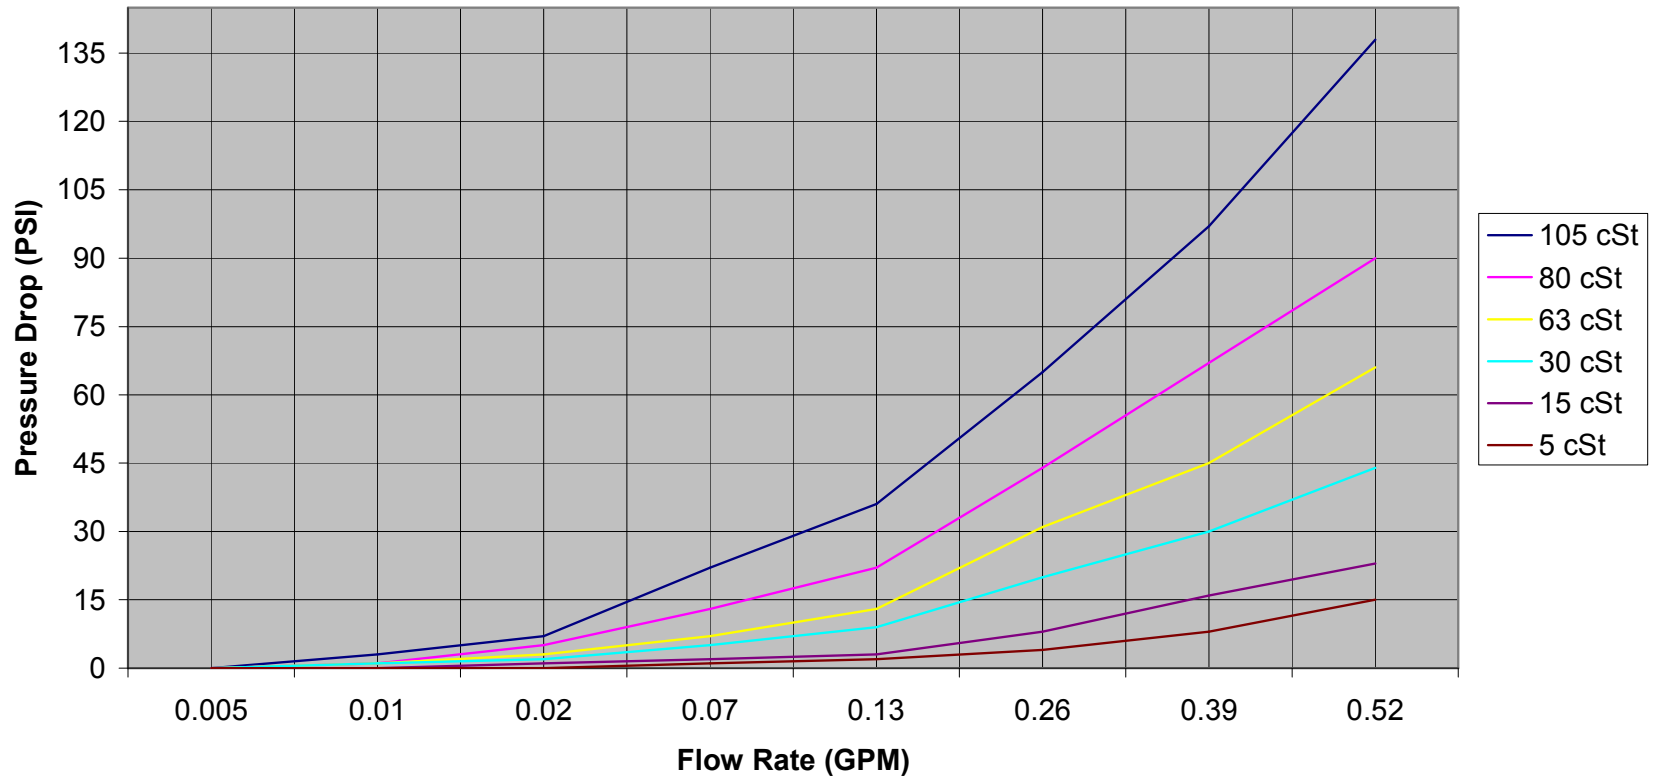

JVx-01CG PRESSURE DROP CHART

Model: JVM-10CG
Flow Rate vs. Pressure Drop

JVx-15CG PRESSURE DROP CHART

JVx-20CG PRESSURE DROP CHART

JVx-30CG PRESSURE DROP CHART

JVx-60CG PRESSURE DROP CHART