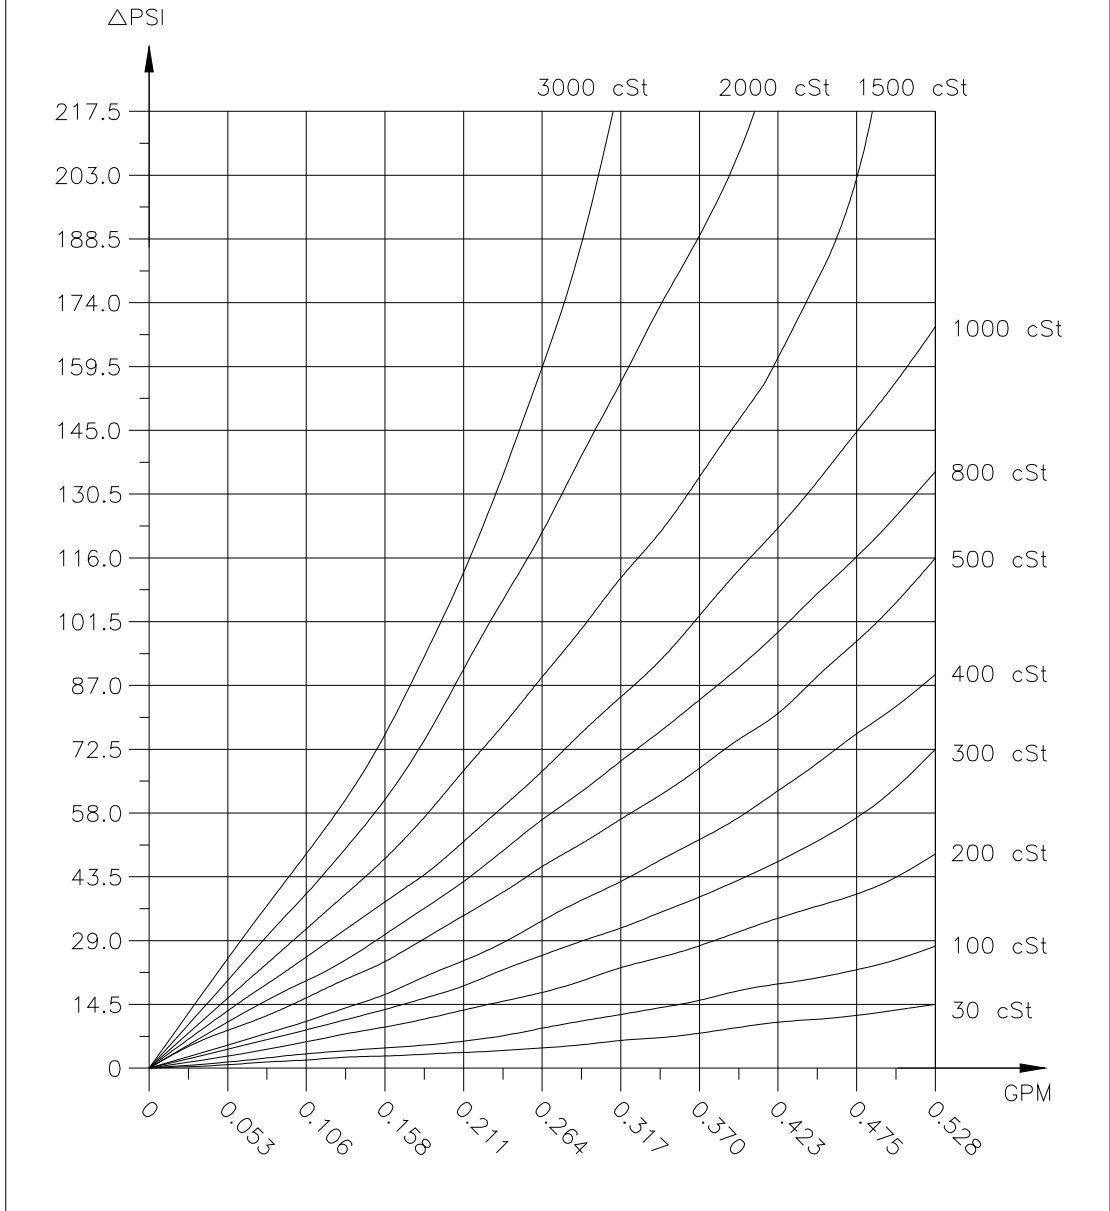

JVx-01CG PRESSURE DROP CHART

Model: JVM-10CG
Flow Rate vs. Pressure Drop

JVx-15CG PRESSURE DROP CHART

JVx-20CG PRESSURE DROP CHART

JVx-30CG PRESSURE DROP CHART

JVx-60CG PRESSURE DROP CHART