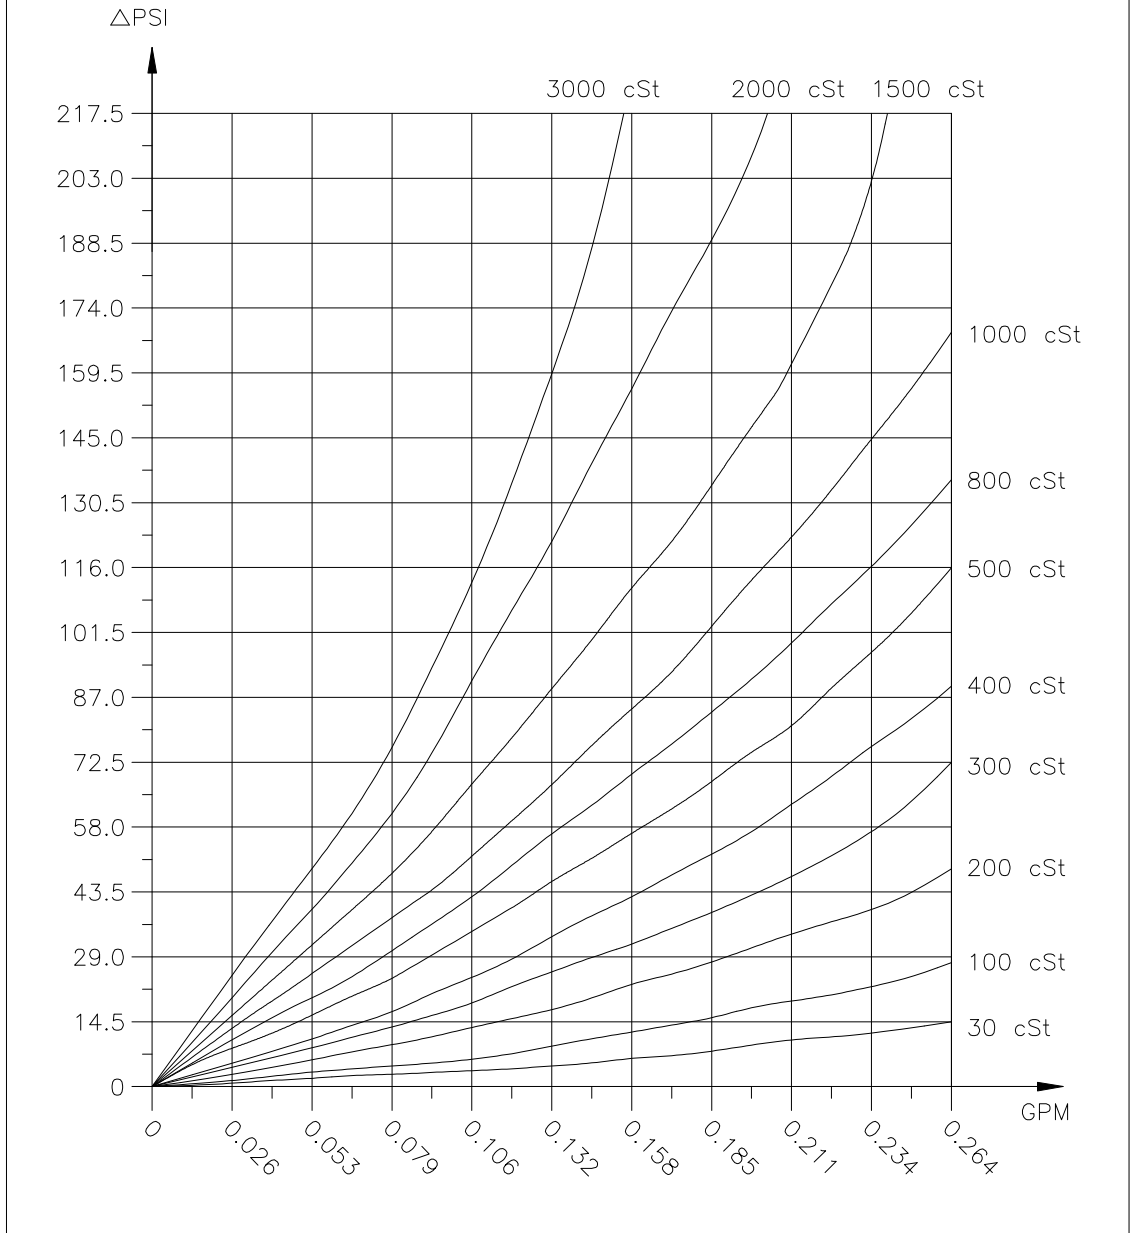

JVx-01CG PRESSURE DROP CHART

Model: JVM-10CG
Flow Rate vs. Pressure Drop

JVx-15CG PRESSURE DROP CHART

JVx-20CG PRESSURE DROP CHART

JVx-30CG PRESSURE DROP CHART

JVx-60CG PRESSURE DROP CHART