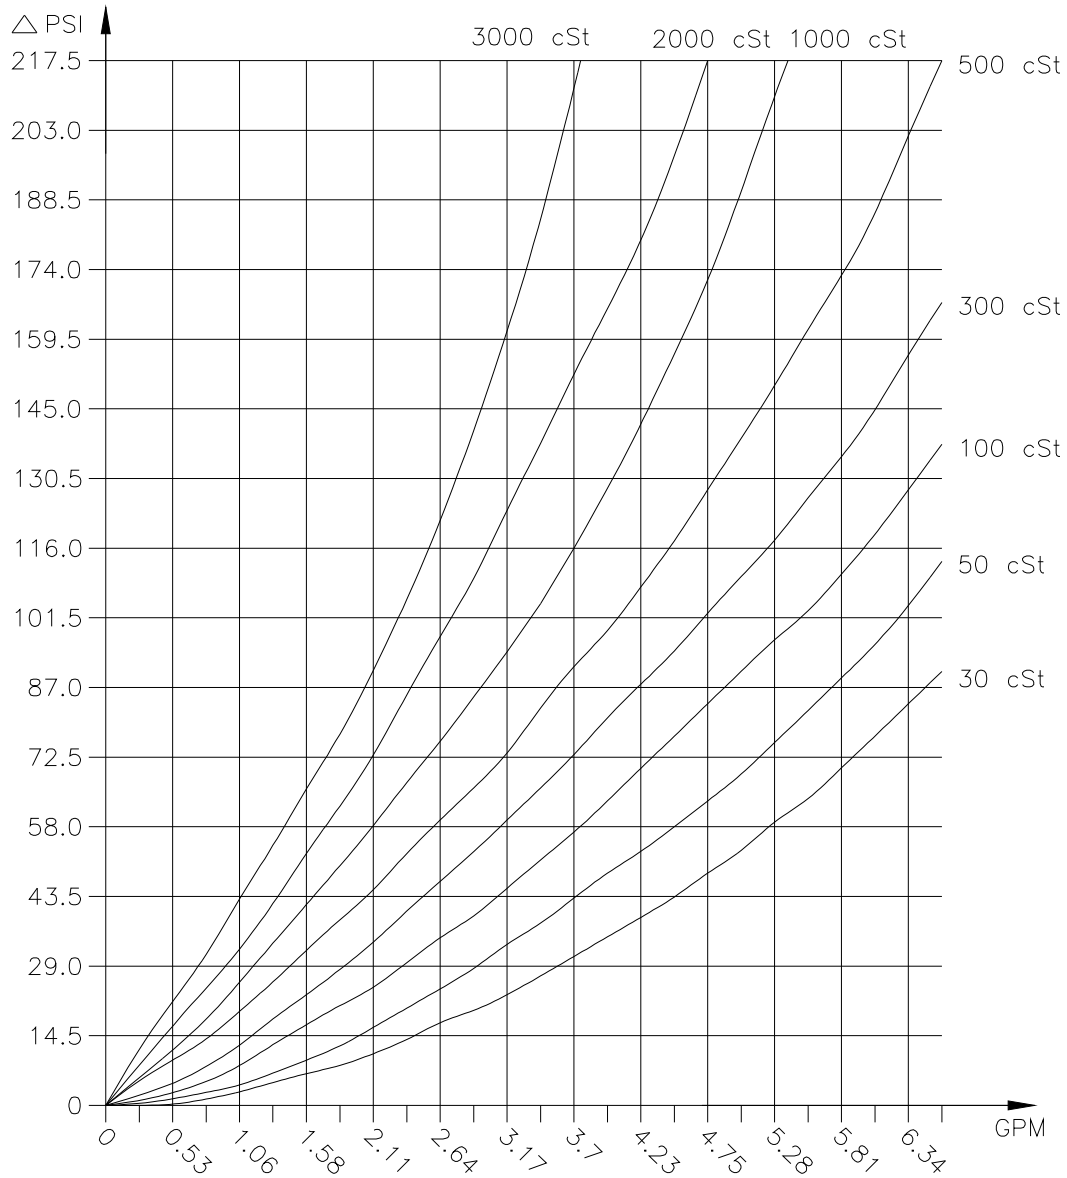

JVx-01CG PRESSURE DROP CHART

Model: JVM-10CG
Flow Rate vs. Pressure Drop

JVx-15CG PRESSURE DROP CHART

JVx-20CG PRESSURE DROP CHART

JVx-30CG PRESSURE DROP CHART

JVx-60CG PRESSURE DROP CHART